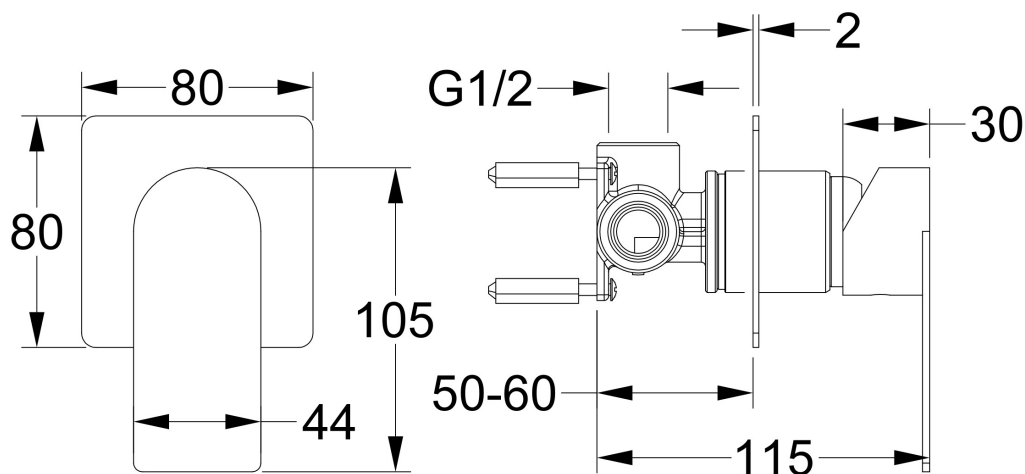

## Product Specifications

Code VEN-03-CH

Finish Chrome

Barcode 9339897015974

Material 304 Stainless Steel

Cartidge 35mm

Experience, *the difference.*

LINSOL.COM.AU